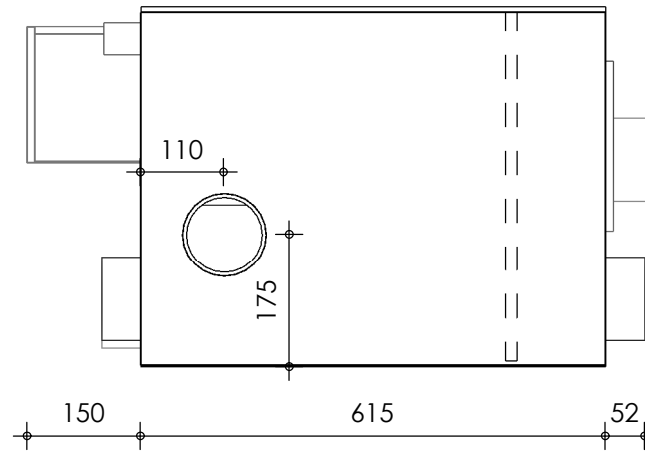

Front view

Right-side view

Rear view

Left-side view

Top view

description:
ECO20 - drum filter

scale :
1 : 10

date :
12-02-2020

water running height :
160 mm