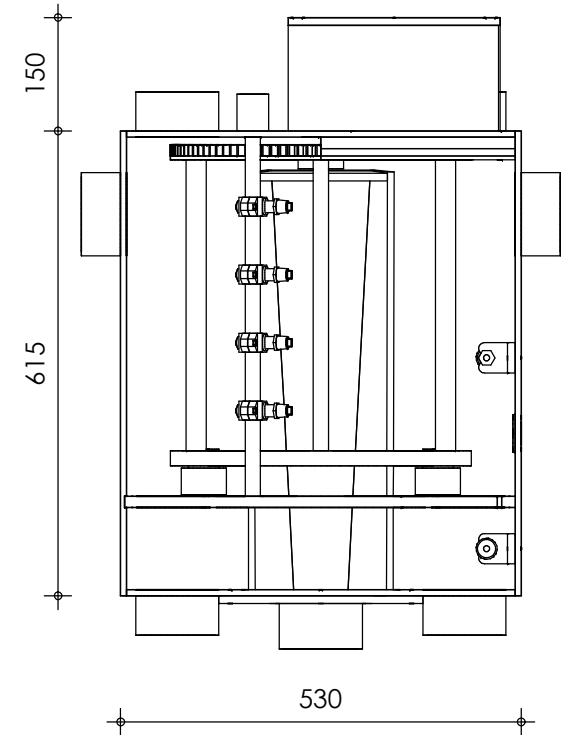

Front view

Right-side view

Rear view

Left-side view

Top view

description:
ECO20 - drum filter

scale :
1 : 10

date :
12-02-2020

water running height :
160 mm