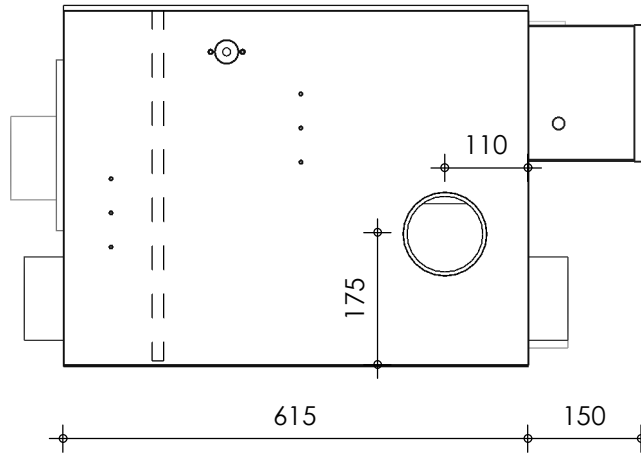

Front view

Right-side view

Rear view

Left-side view

Top view

description:
ECO20 - drum filter

scale :
1 : 10

date :
12-02-2020

water running height :
160 mm