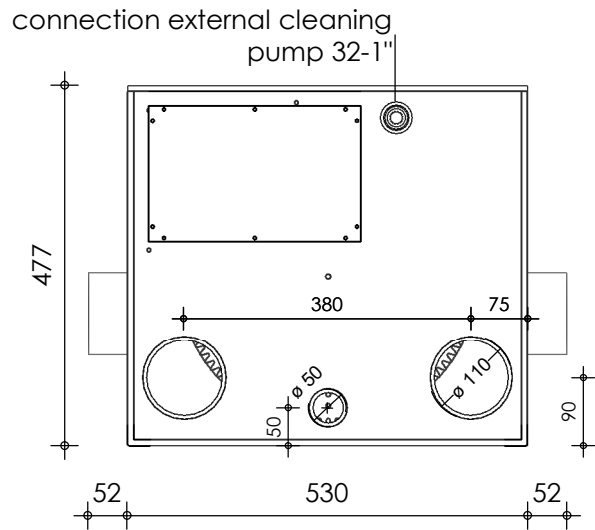

Front view

Right-side view

Rear view

Left-side view

Top view

description:
ECO20 - drum filter

scale :
1 : 10

date :
12-02-2020

water running height :
160 mm